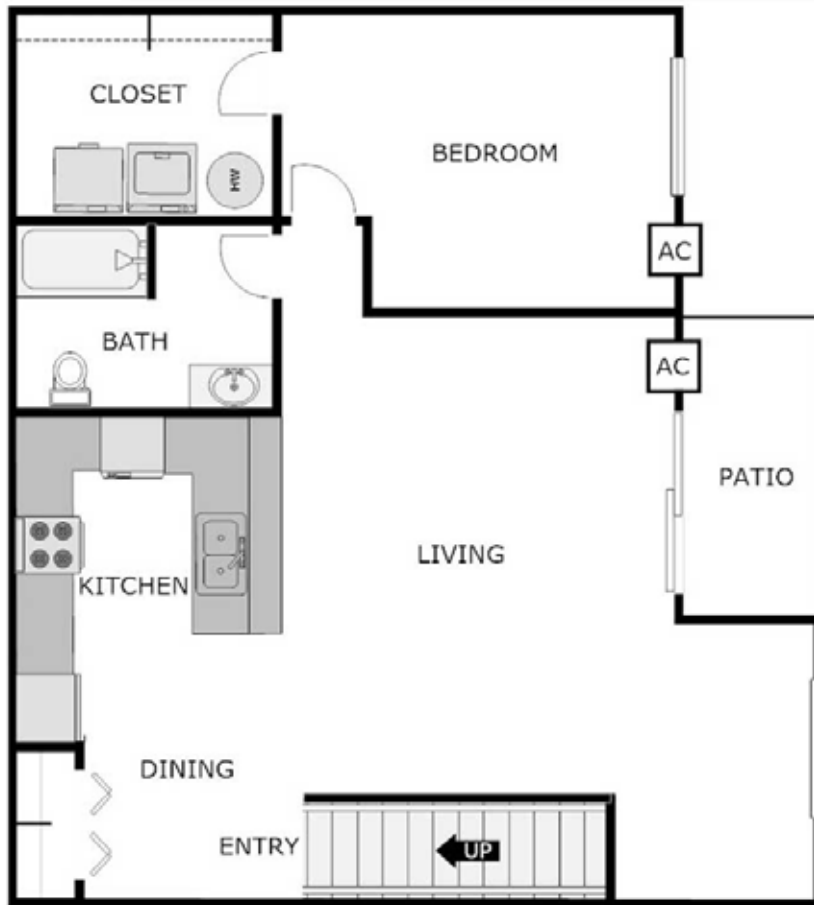

Timber Creek

PRE/MIER Real Estate Management LLC

715 693 6010

1 Bedroom 1 Bath Upper Apartment

828 Sq. Ft.

RENT

DEPOSIT

DATE AVAILABLE