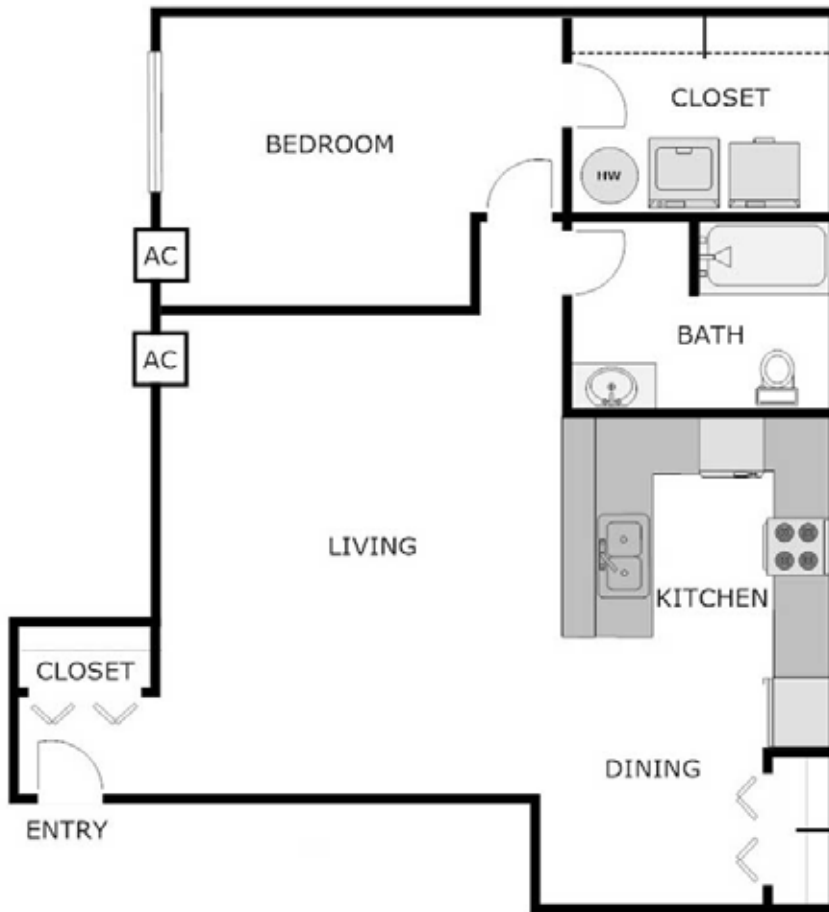

## 1 Bedroom 1 Bath Lower Apartment

828 Sq. Ft.

RENT

DEPOSIT

DATE AVAILABLE

NOTES

[Timbercreekapartmentliving.com](http://Timbercreekapartmentliving.com)

relax, enjoy, live!